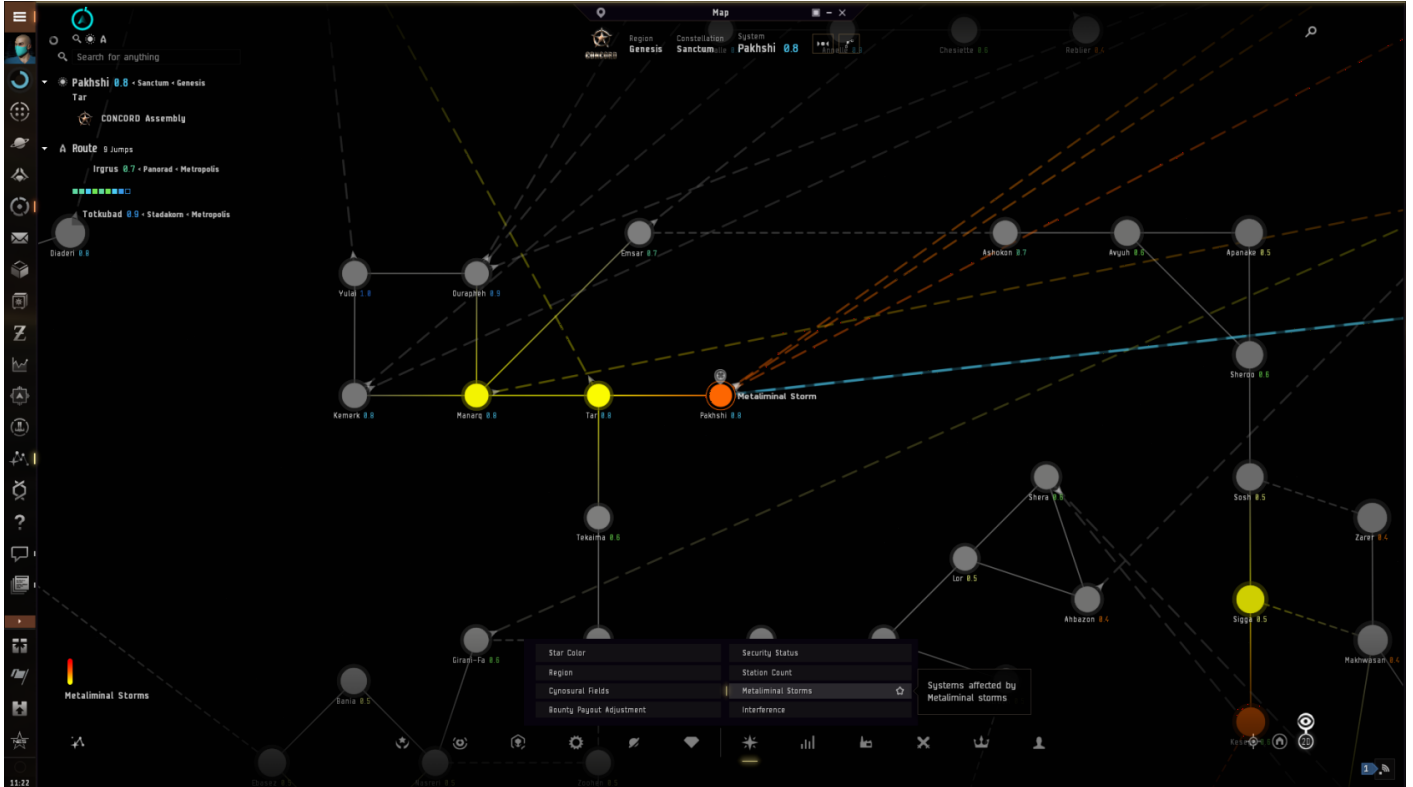

How to find the storms?

Open your map and filter for geography => Metaliminal Storms

Revision #1

Created 9 December 2025 11:23:29 by Erst

Updated 9 December 2025 11:24:23 by Erst